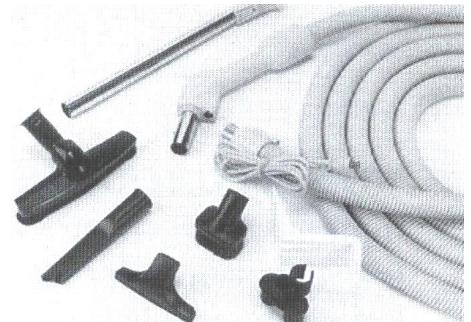

Sweep & Groom

Model 1365

Features at a Glance.....

- ✓ **Electronic Sensor System: Detects Jams and Stops the Motor**
- ✓ **Two-button-lock Wands**
- ✓ **For Cleaning all types of Surfaces:
Carpet as well as Hard-surfaces**
- ✓ **Color Available: Grey**
- ✓ **Belt View Window**
- ✓ **Large Rubber Furniture Guard**
- ✓ **Indicator lights**
- ✓ **On/off switch**
- ✓ **Dual Edge Cleaning**

- ✓ **Geared Belt**

- ✓ **Heavy duty motor**
- ✓ **14-inch wide cleaning base**
- ✓ **Balanced Brushroll micro-switch**
- ✓ **Steel Brush Roller**
- ✓ **Replaceable Brush Strips**

Can be Purchased with the Central Vacuum Toolkit that includes: 30-foot crushproof Hose with 360-degree handle, Two metal Wands, Floor Tool, Upholstery Tool, Dusting Brush, Crevice Tool, Clip-on Tool Caddy, and Hose Hanger.